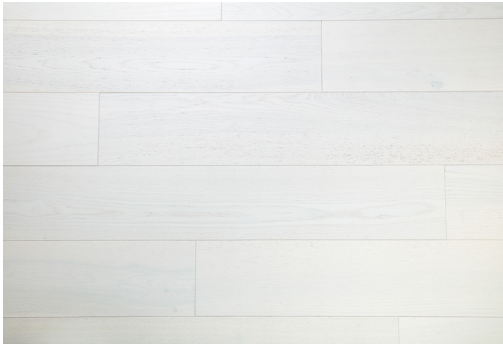

Scan the QR code for fast access to this floor online

Product Data Sheet

ENG-MD-14-683

Mega Deal Engineered European Rustic Oak Flooring 14mm x 150mm Yuzu Sorbet Brushed Matt Lacquered

Made from high-quality oak wood, this light, bright floor offers a rustic but modern look. Create a refreshing, contemporary feeling with a floor that marries perfectly with minimalistic, modern decor.

Offering a sleek, clean look with a brushed finish, this rustic-grade wood has little colour variation. It will also resist stains and marks with a matt lacquer coating that's natural appearance is easy to look after with an occasional vacuum or damp mop using recommended care products.

The planks measure 150mm x up to 1200mm – the varying lengths create a relaxed look and feeling of spaciousness in smaller rooms. With built in clever click system technology this floor makes for the perfect DIY project.

A three-layer construction on each board, plus a 3mm wear layer, makes this a hardwearing and durable floor, that will last for many years to come.

Product Details

Code:	ENG-MD-14-683
Brand:	Mega Deal
Construction:	Engineered Multi-Ply
Surface:	Brushed
Profile:	Click System
Edge profile:	Bevelled on 4 sides
Thickness:	14mm
Width:	150mm
Length:	300mm–1200mm
Coverage per pack:	1.44m²

Warranty

Residential:	N/A
Commercial:	N/A

Installation

Fully bonded:	Yes
Floated on underlay:	Yes
Over underfloor heating:	Yes, Water Systems up to 27 °C

Technical

Max size of sound knots:	Acceptable without limit
Max size of broken knots:	50mm diameter
Sapwood:	Acceptable up to 50% of the board
Filler & colour variation:	Allowed
Small cracks:	Acceptable up to 7mm wide & 200mm long
Inner bark:	Allowed
Origin of timber:	Europe
Layers of Lacquer / Oil	5

UK Flooring Direct

Unit 2 Logix Road, Hinckley, Leicestershire LE10 3BQ
Tel: 02476 012840 | Fax: 02476 397828
info@ukflooringdirect.co.uk
ukflooringdirect.co.uk